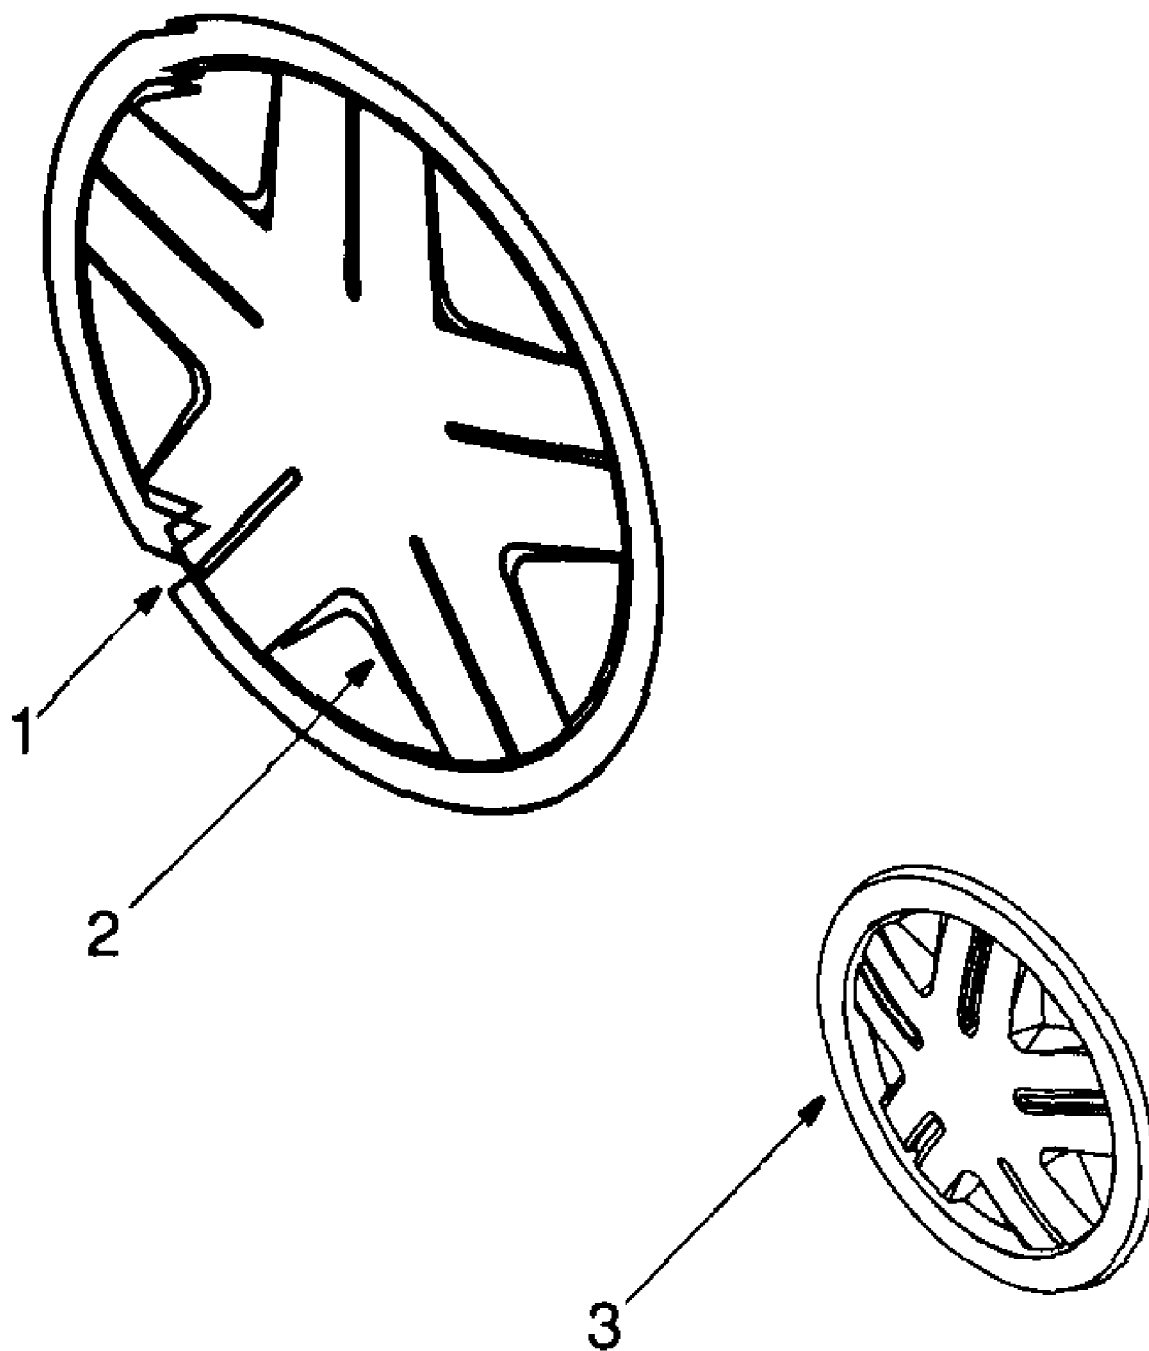

13A-325-190 Yard Bug (1999)
Hub Cap

Ref #	Part Number	Qty	S/P/F	Description
1	727-0425A	1	S	Spring Clip
2	731-1851	1		Hubcap: Grey 4"
3	734-1615A	1	/P	Hubcap: Grey 8"