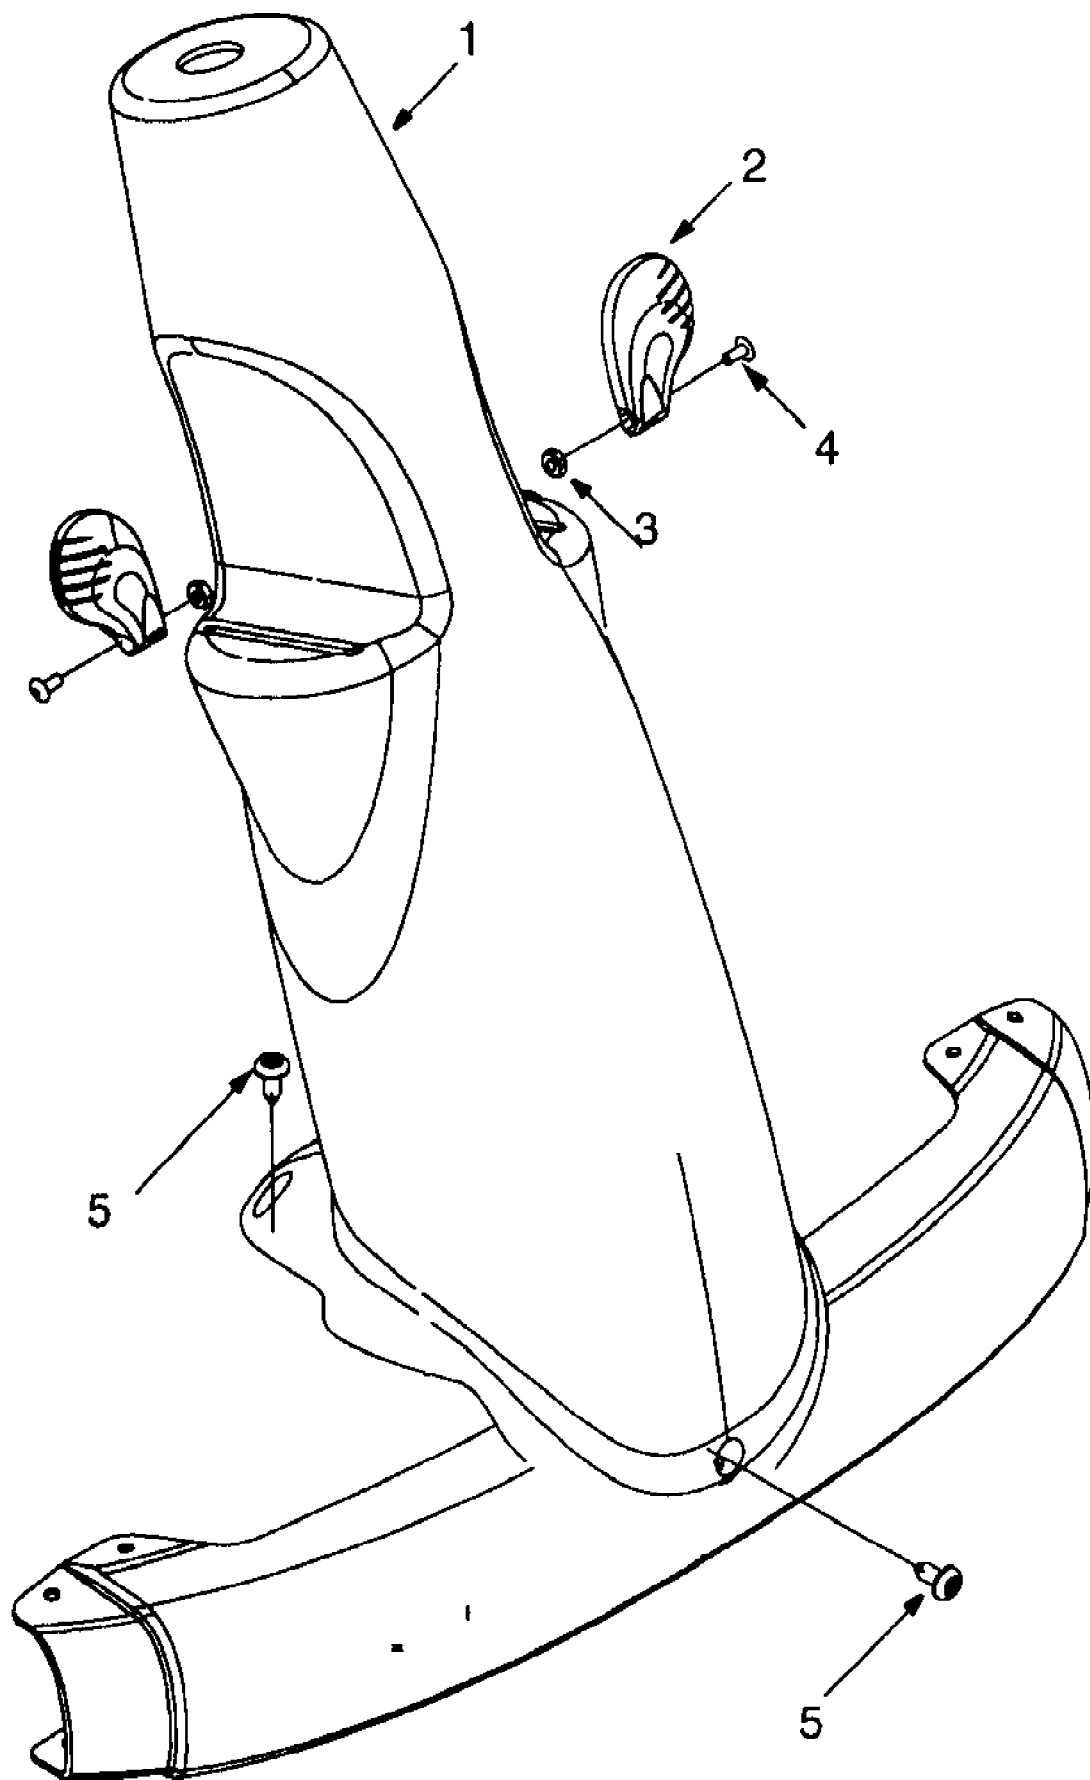

13A-325-190 Yard Bug (1999)
Single Speed Transmission (P/N 618-0251A)

Page 19 of 33

Ref #	Part Number	Qty	S/P/F	Description
	618-0251A	1	S	Single Speed Transmission
1	618-0232	1	S	Differential Assembly: Single Speed
2	618-0248	1	S	Drive Shaft assembly: LH Brake
3	618-0072B	1	S	Upper Housing Assembly
4	611-0114	1		Detent Shaft Assembly
5	661-0006	1	S	Brake Yoke assembly: LH
?6	710-1206	1	/P	Hex Washer Hd. TT Screw 1/4-20 x 2.37 Gr.5
7	710-1325	1	/P	Hex Washer Hd. TT Screw 1/4-20 x 1.65
8	717-0678	1	S	Brake Puck
9	719-0313B	1	/P	Lower Housing
10	732-0863	1	S	Spring Detent
11	737-0148	1	S	Grease
12	741-0862	1	/P	Ball Detent
13	761-0202	1		Brake Disc
14	777-6318	1		Label