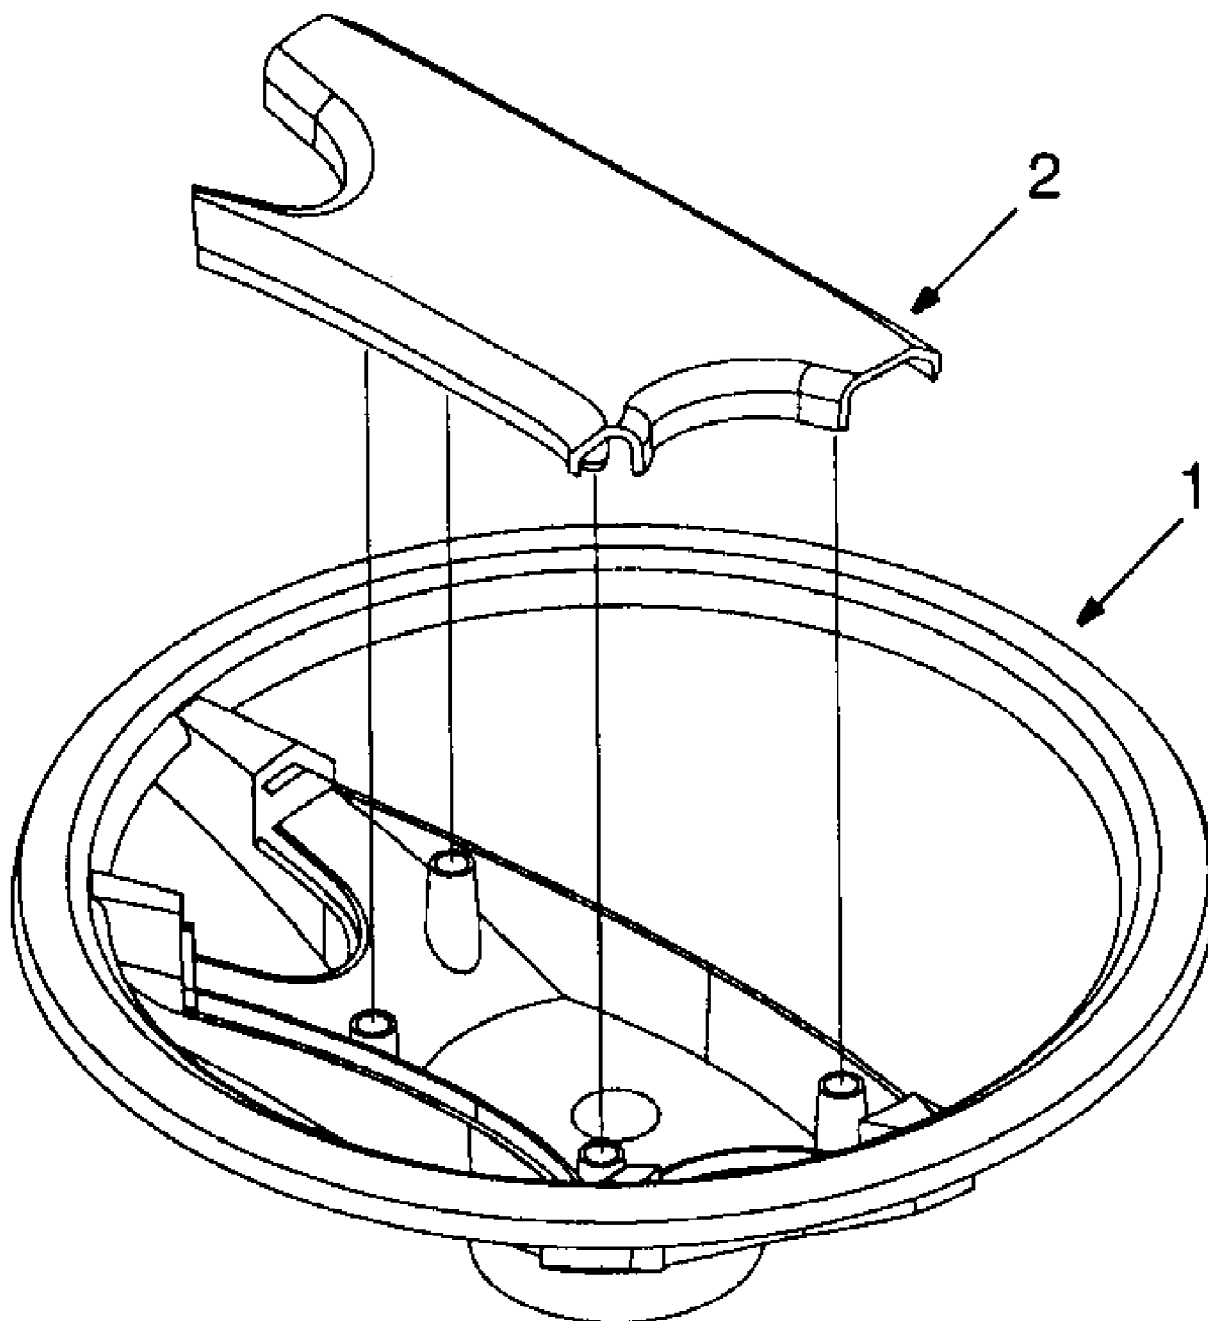

13A-325-190 Yard Bug (1999)
Steering Column

Page 21 of 33

Ref #	Part Number	Qty	S/P/F	Description
1	731-1919	1		Steering Column: Black Code: N Notates a new part (not previously existing).
2	731-1857	1		Control Knob Code: N Notates a new part (not previously existing).
3	712-0142	1	/P	Hex Nut 8-32
4	710-3217	1	/P	Pan Head Machine Screw #8-32
5	710-0599	1	/P	Hex Screw TT 1/4-20 x .50"