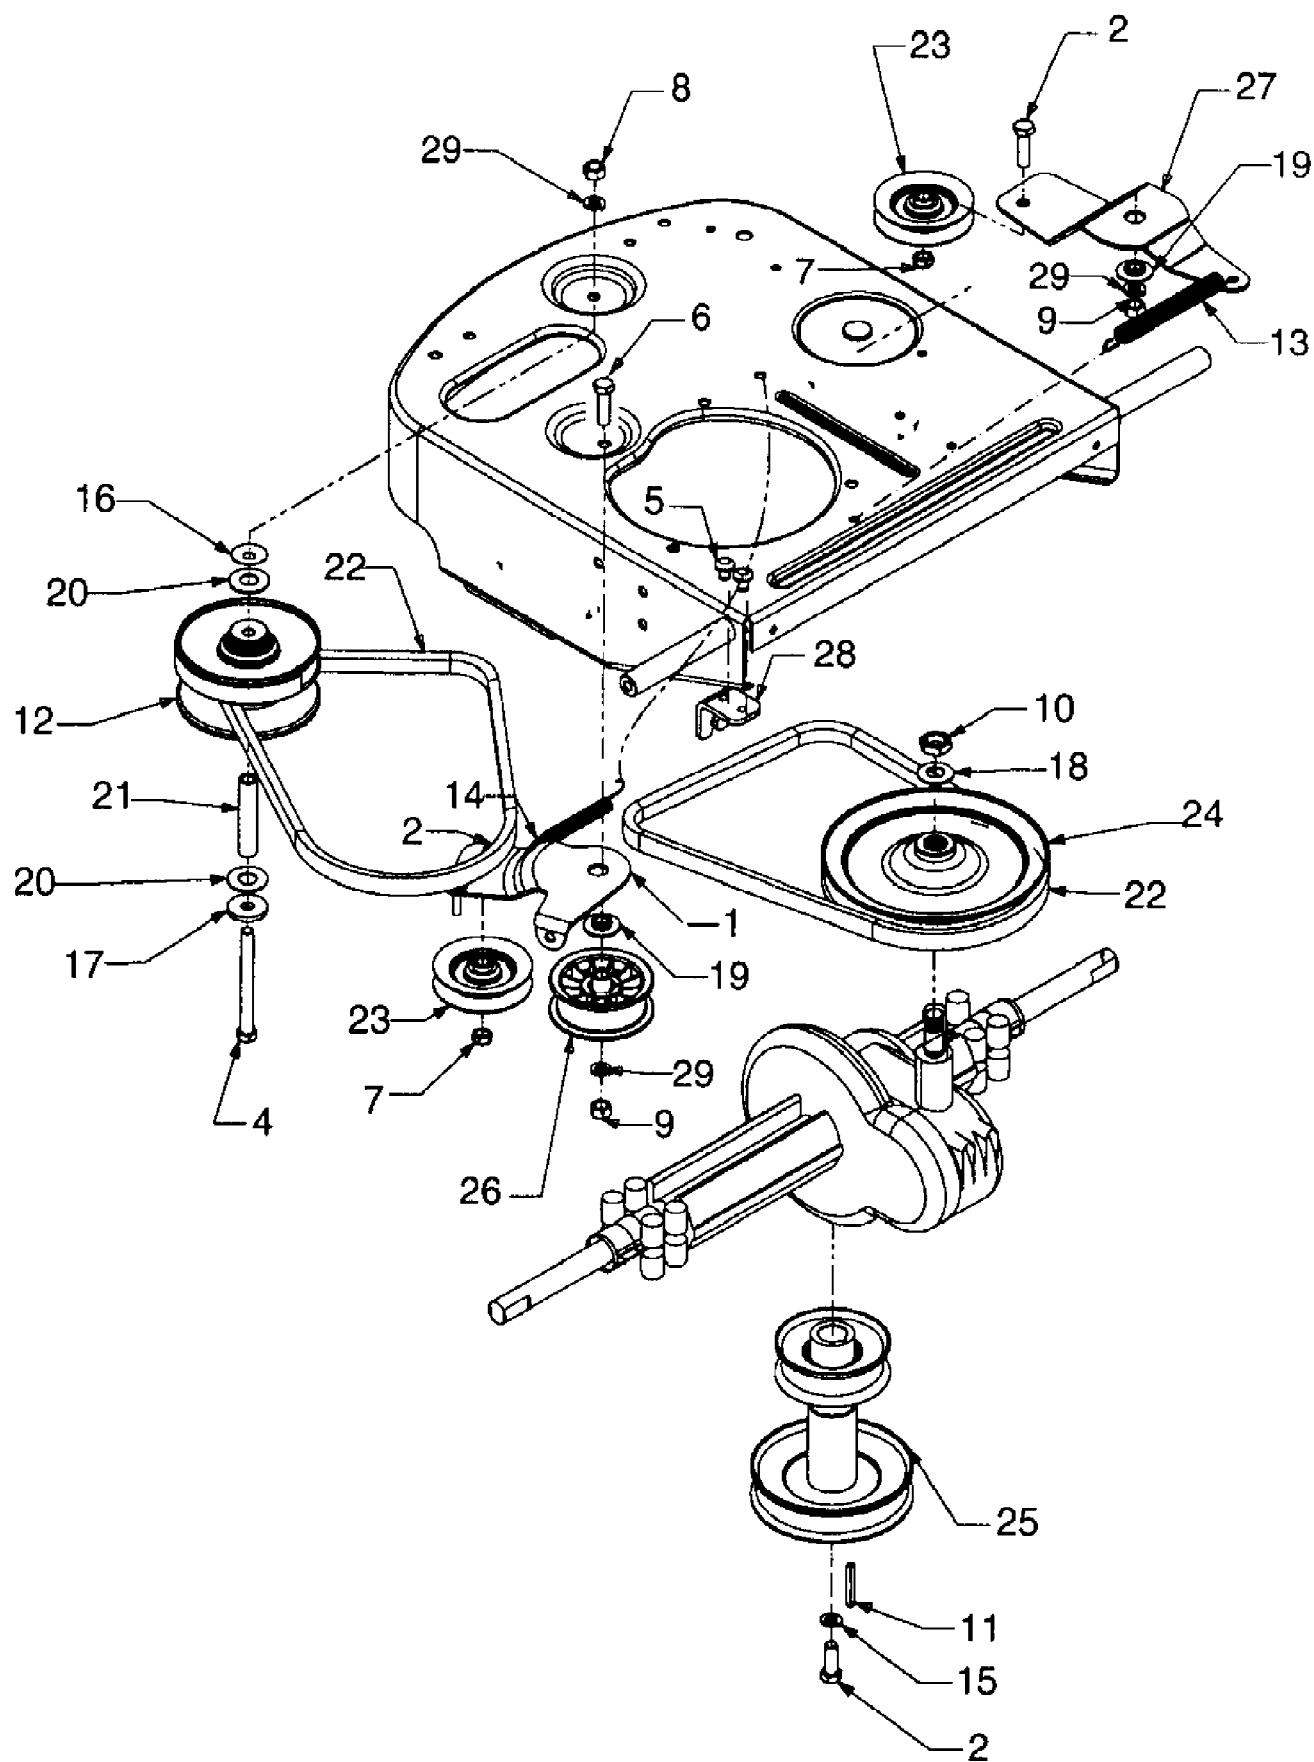

13A-325-190 Yard Bug (1999)
Upper Frame

Page 27 of 33

Ref #	Part Number	Qty	S/P/F	Description
1	783-0605	1	S	Deck Stabilizing Bracket
3	783-0564A	1		Front Frame: Upper Code: N Notates a new part (not previously existing).
4	783-0811	1	S	Front Bumper: Small Code: N Notates a new part (not previously existing).
5	683-0264	1	S	Front Channel Assembly Code: N Notates a new part (not previously existing).
6	783-0554	1		Cam Bracket
8	783-0414A	1	/P	Frame Rail: Rear
9	783-0413	1		Frame Rail - L.H.
10	783-0412A	1	S	Frame Rail - R.H. Code: N Notates a new part (not previously existing).
11	747-0985	1		Deck Rod
12	736-3019	1		Flat Washer .531 X 1.062 X .134
14	736-0275	1	S	Flat Washer 5/16
15	736-0187	1	/P	Flat Washer .64 I.D. X 1.24 X .06
16	736-0101	1	S	Flat Washer 3/8 X 1.00 X .030
17	735-0271	1	S	Bumper
18	735-0199A	1	S	Rubber Bumper
19	732-0829	1	S	Extension Spring
20	726-0272	1	/P	Clamp: 9/16 Dia.
21	725-0157	1	/P	Cable Tie
22	714-0470	1	S	Hairpin Clip
23	714-0147	1		Hairpin Clip
25	714-0104	1	S	Hairpin Clip
26	712-0271	1	/P	Hex Nut
27	712-0265	1	/P	Hex Nut 1/4-20
28	711-1165	1		Clevis Pin
29	711-0332	1	S	Lift Bracket Pin
30	710-1611	1	S	TT Screw 5/16-18 x .75
31	710-1017	1	/P	Torx Mach. AB Scr. 1/4-14 x 0.625"
32	710-0599	1	/P	Hex TT Screw 1/4-20
33	683-0163A	1	S	Steering Support Bracket
34	683-0160	1		Pivot Bracket Assembly:Hood
35	683-0142	1		Pivot Bar Assembly