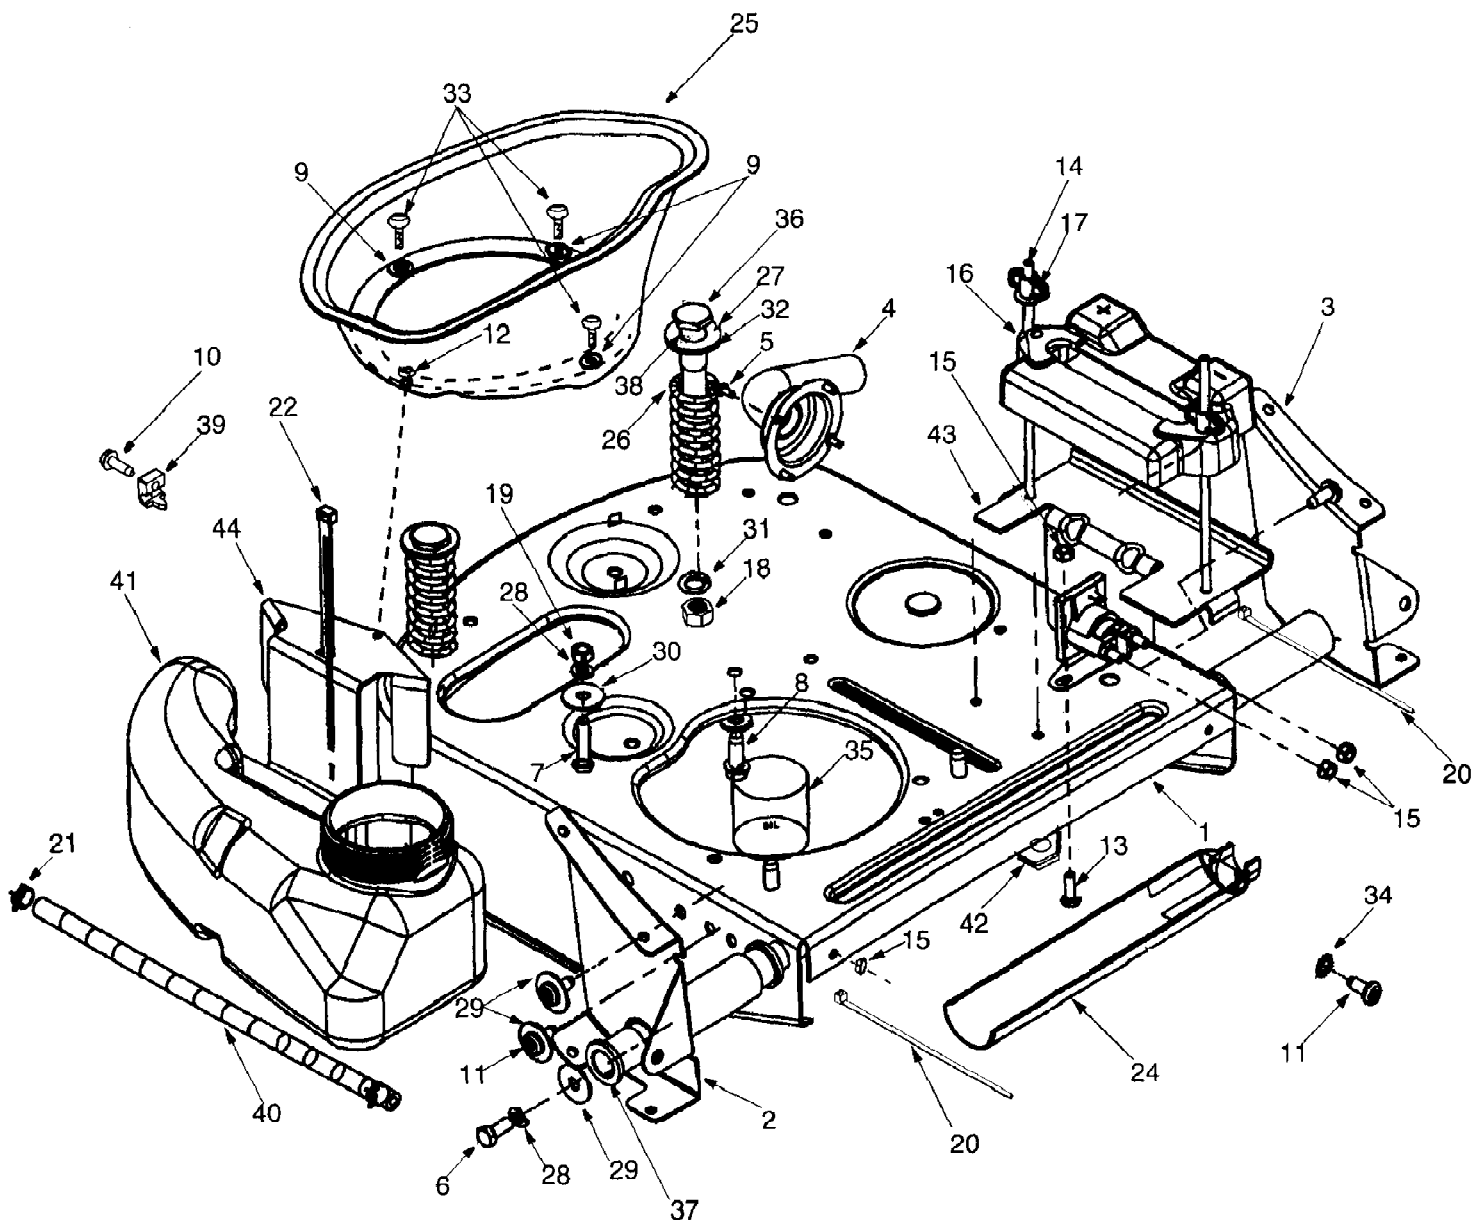

13A-325-190 Yard Bug (1999)
Frame Assembly

Page 6 of 33

Ref #	Part Number	Qty	S/P/F	Description
1	683-0149A	1	S	Frame Assembly
2	683-0190	1	S	Frame Rail Support: RH
3	683-0191	1	S	Frame Rail Support: LH
4	683-0192	1		Muffler Pipe Extension
5	710-0148	1	/P	Hex Fl. Screw #8-32 x 0.375
6	710-0157	1	/P	Hex Screw 5/16-24 x .75" Gr.5
7	710-0624	1	/P	Hex Screw 5/16-24 x 1.5" Gr.5
8	710-0654A	1	/P	Hex Washer Head TT Screw 3/8-16 x 1.0"
9	710-0871	1		Hex Slot Sems Screw #10-32 x 0.38
10	710-1237	1		Hex Washer TT Screw #10-32 x 0.625"
11	710-1611	1	S	TT Screw 5/16-18 x 0.75"
12	710-1653	1		Machine Screw #10-32 x 0.5"
13	710-3015	1	/P	Hex Screw 1/4-20 x 0.75"
14	711-0222A	1	S	Battery Hold-down Rod
15	712-0271	1	/P	Hex Sems Nut 1/4-20
16	731-0708	1		Battery Cover
17	712-0397	1	S	Wing Nut with Bell Washer
18	712-3017	1	S	Hex Nut
19	712-3057	1	S	Hex Nut 5/16-24 Gr.5
20	725-0157	1	/P	Cable Tie
21	726-0205	1	/P	Hose Clamp
22	726-0209	1	/P	Cable Tie
?23	731-0708	1		Battery Cover
24	731-1682A	1	/P	Oil Drain Sleeve
25	731-1945	1		Engine Duct
26	732-3080	1	S	Compression Spring
27	735-0273	1		Rubber Washer
28	736-0119	1	S	Lock washer
29	736-0123	1	S	Flat Washer
30	736-0159	1	S	5/16 Washer
31	736-0169	1	S	Lock Washer
32	736-0188	1	/P	Flat Washer
33	736-0400	1	S	Flat Washer
34	736-0607	1	/P	Lock Washer
35	737-0169	1		Motor Oil
36	738-0960	1		Shoulder Screw
37	741-0516	1	S	Flange Bearing
38	741-0591	1	S	Flange Bearing
39	751B213146	1	/P	Throttle Casing Clamp
40	751-0535	1		Fuel Line Hose
41	751-0656	1		Fuel Tank
	751-3124B	1	S	Fuel Cap
42	783-0417	1		Transaxle Support Bracket
43	783-0624	1	S	Battery Bracket
44	783-0630	1		Fuel Tank Bracket