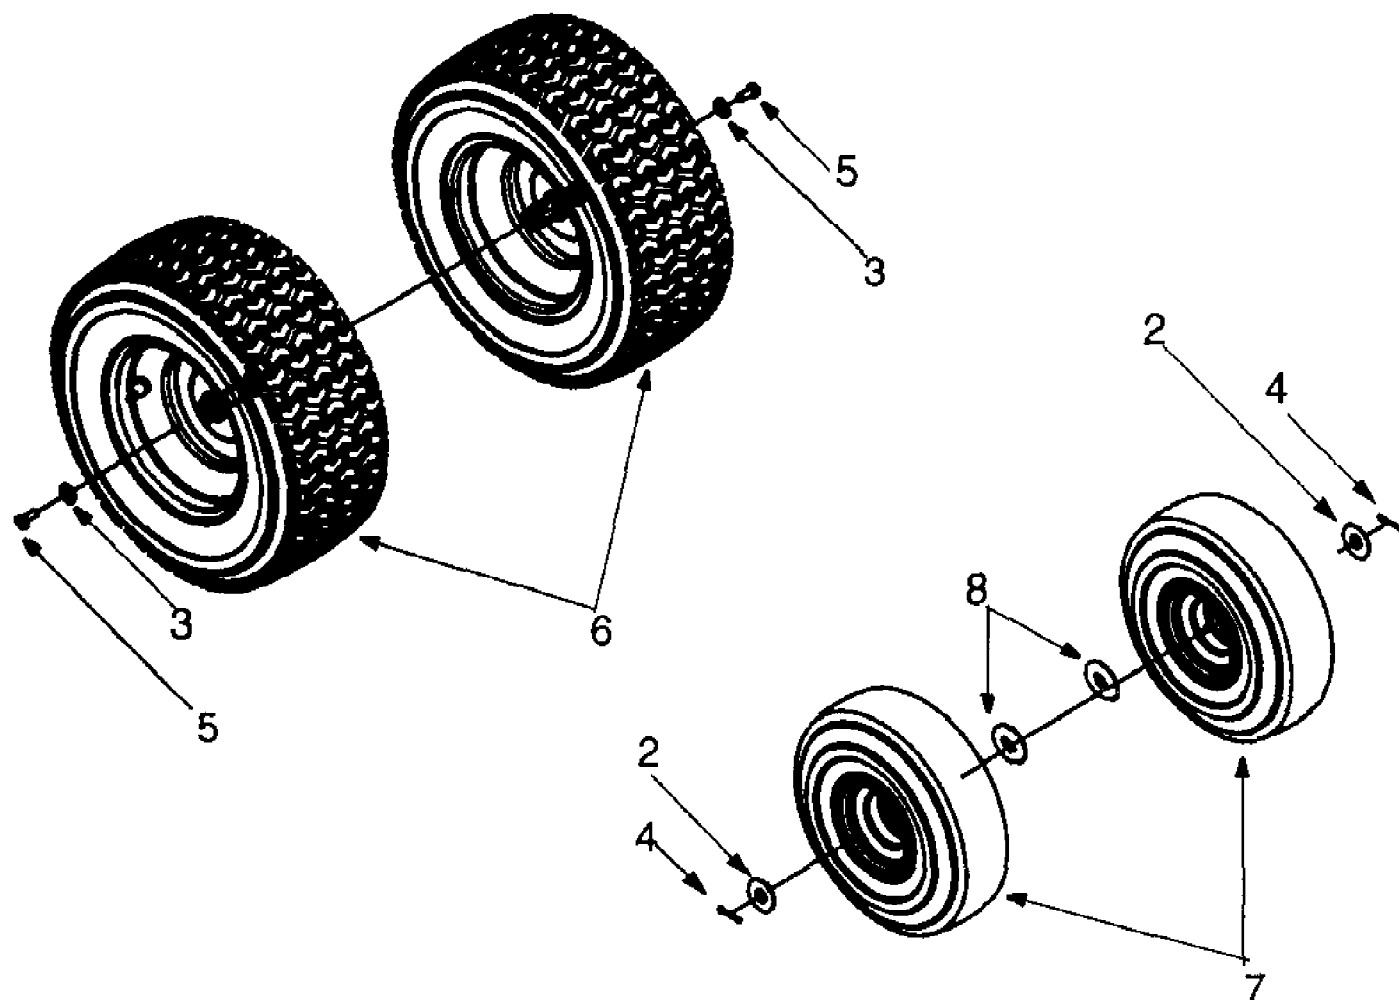

13A-325-190 Yard Bug (1999)
Variable Drive

Page 29 of 33

Ref #	Part Number	Qty	S/P/F	Description
1	683-0147	1	S	Idler Bracket Assembly
2	710-0134	1	/P	Hex Screw 3/8-24 x 1.00
3	710-0191	1	/P	Hex Screw 3/8-24 x 1.25
4	710-0902	1		Cap Screw 3/8-24 x 3.75
5	710-1611	1	S	Pan Head TL Screw 5/16-18 x .75
6	710-3096	1	/P	Hex Screw 3/8-16 x 2.0 Special
7	712-0116	1	S	Jam Lock Nut 3/8-24
8	712-0241	1	/P	Hex Nut 3/8-24
9	712-3017	1	S	Hex Nut 3/8-16
10	712-3035	1	/P	Hex Jam Nut 9/16-18 (Gr. 5)
11	714-0114	1	S	Square Key
12	717-0884	1		Variable Speed Pulley Assembly
13	732-0814	1		Extension Spring
14	732-0815	1		Extension Spring
15	736-0171	1	S	Lock Washer 7/16 I.D.
16	736-0219	1	S	Bell Washer .406 I.D. x 1.13 O.D.
17	736-0247	1	/P	Flat Washer 3/8 x 1.25 O.D.
18	736-0427	1	S	Belleville Washer .567 x 1.125 x .06
19	738-0968	1	S	Shoulder Spacer
20	741-0405	1	S	Bearing
21	750-0705	1		Spacer
22	754-0453	1	S	V-Belt
23	756-0116	1	S	Idler Pulley
24	756-0650	1		Transmission Pulley
25	756-0658	1	S	Engine Pulley
26	756-0981	1	S	Flat Idler Pulley
27	783-0528	1		Idler Bracket
28	783-0529	1	S	Cable Bracket
29	736-0169	1	S	Lock Washer 3/8 I.D.