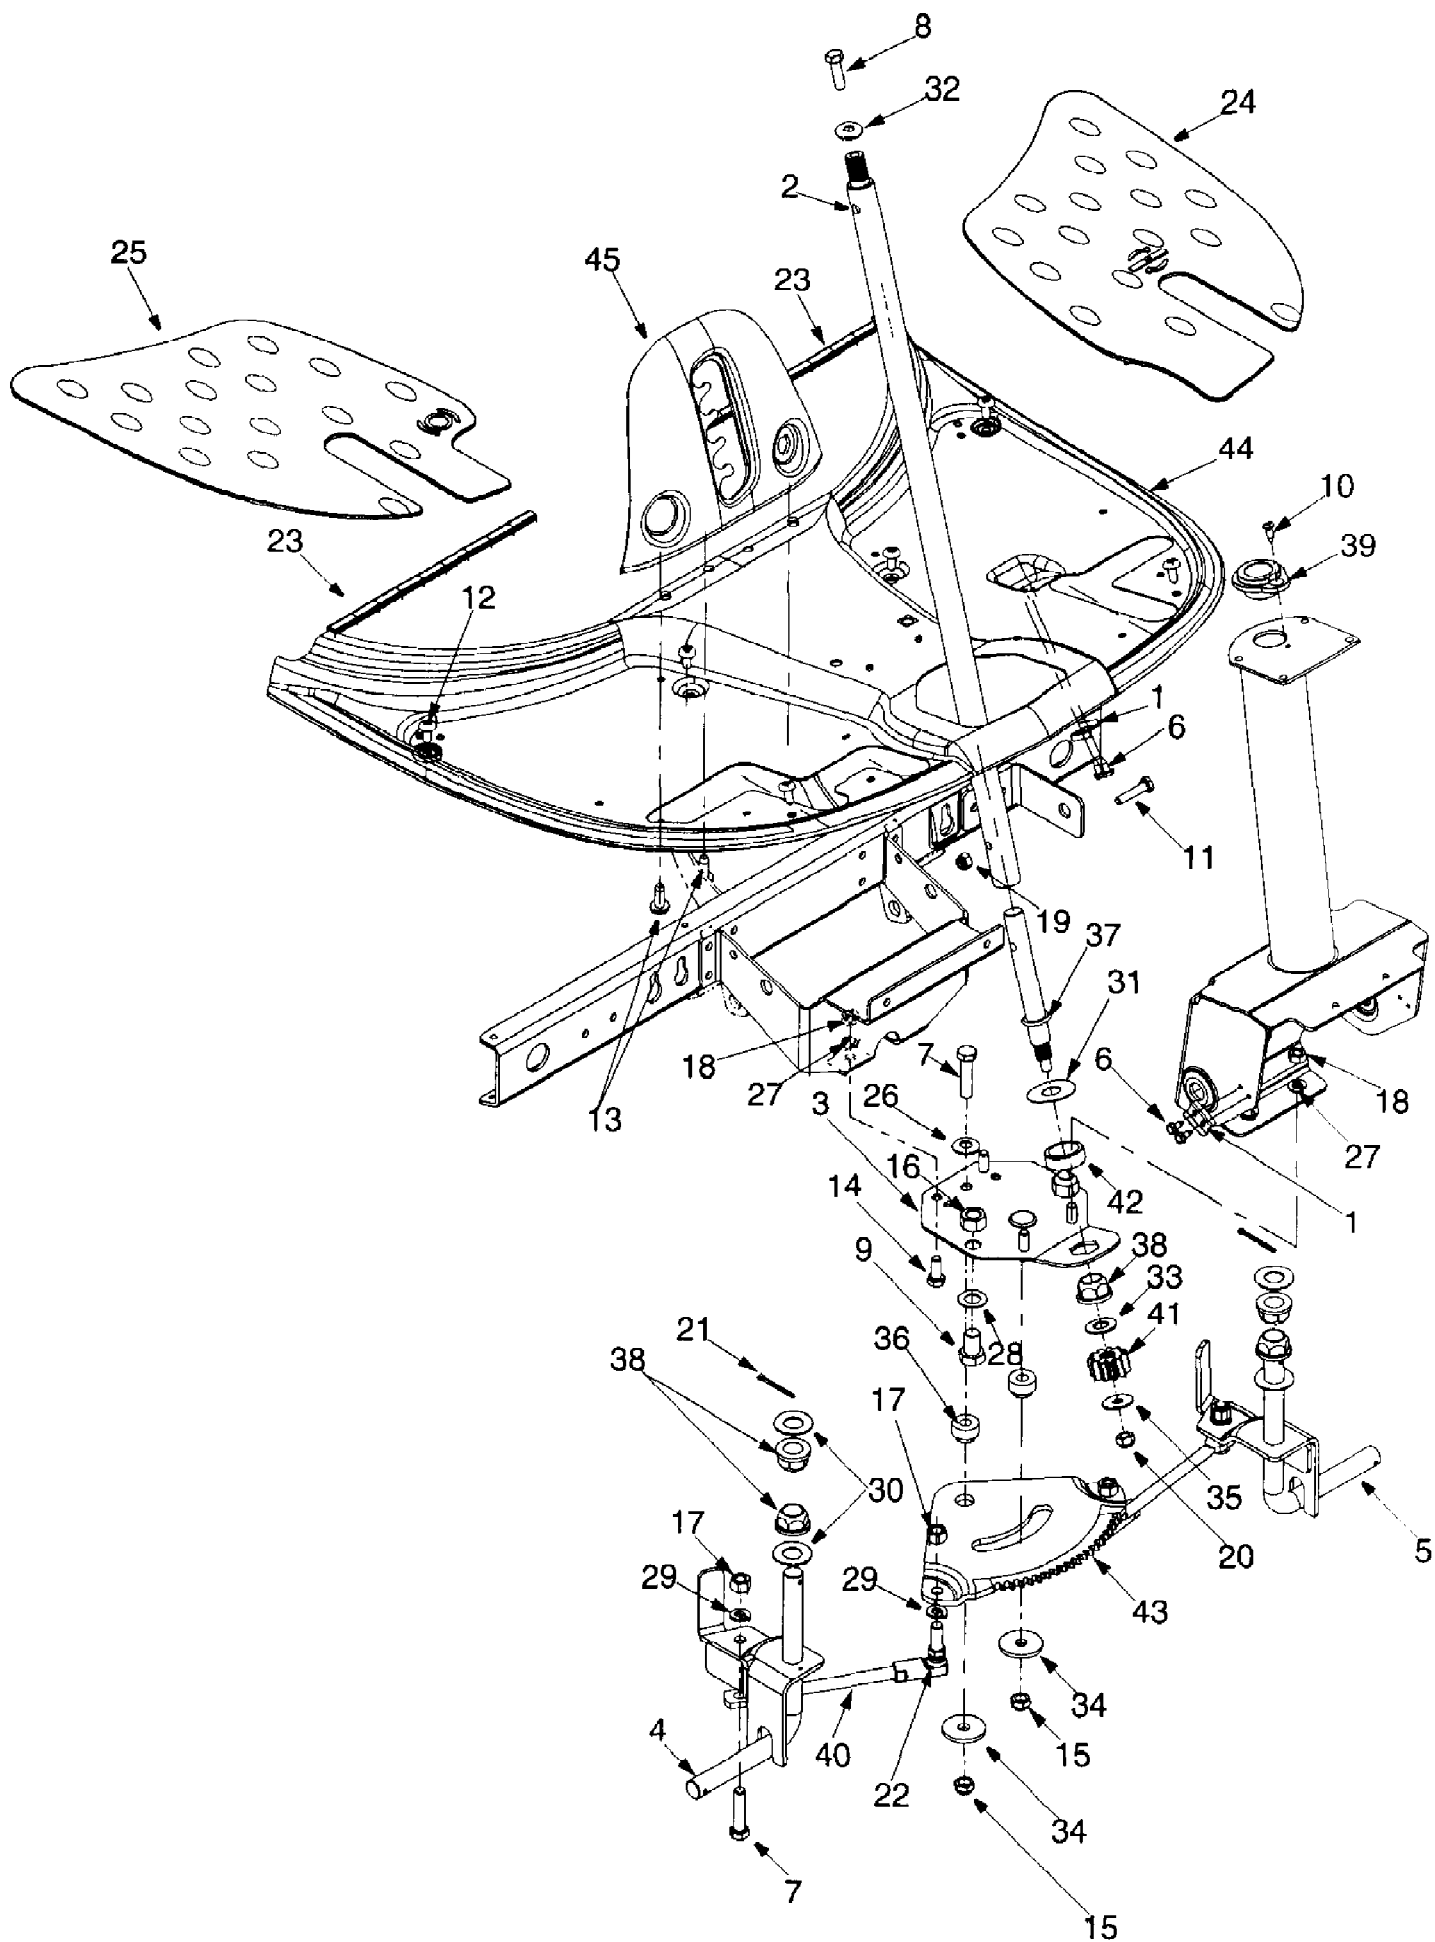

13A-325-190 Yard Bug (1999)
Front Floor Console/Steering Assembly

Page 8 of 33

Ref #	Part Number	Qty	S/P/F	Description
1	17962	1		Switch Plate
2	650-0007	1	S	Steering Tube Assembly
3	683-0033A	1		Steering Support Bracket
4	683-0178A	1	/P	Front Axle Assembly: RH
5	683-0179A	1	S	Front Axle Assembly: LH
6	710-0224	1	S	Hex Screw AB
7	710-0459A	1	/P	Hex Screw 3/8-24 x 1.5" Gr.5 Special
8	710-0643	1	/P	Lock Screw 5/16-18 x 1.0" Gr.5
9	710-0689	1	/P	Hex Screw 1/2-13 x 0.75"
10	710-0837	1		Oval Csunk Screw #10-16 x 0.625"
11	710-0958	1	/P	Hex Screw 1/4-20 x 1.25 Gr.5 Special
12	710-1017	1	/P	AB Screw 1/4-14 x 0.625"
13	710-1611	1	S	Self-Tapping Screw 5/16-18 x 0.75"
14	710-3008	1	/P	Hex Screw 5/16-18 x 0.75"
15	712-0116	1	S	Lock Nut 3/8-24
16	712-0206	1	S	Hex Nut 1/2-13
17	712-0241	1	/P	Hex Nut
18	712-0267	1	S	Hex Nut
19	712-0324	1	/P	Lock Nut 1/4-20
20	712-0411	1	S	Lock Nut
21	714-0470	1	S	Cotter Pin
22	723-0156	1	S	Ball Joint
23	731-0511	1	/P	Trim Strip
24	735-0265	1		Floor Pad: LH
25	735-0266	1	S	Floor Pad: RH
26	736-0105	1	/P	Bell Washer
27	736-0119	1	S	Lock Washer
28	736-0160	1	S	Flat Washer
29	736-0169	1	S	Lock Washer
30	736-0187	1	/P	Flat Washer
31	736-0196	1		Flat Washer
32	736-0242	1	/P	Belleville Washer
33	736-0272	1	S	Flat Washer
34	736-0320	1	/P	Flat Washer
35	736-3078	1	/P	Flat Washer
36	738-0541	1	S	Spacer
37	738-3089A	1	/P	Steering Adapter
38	741-0225	1	S	Hex Flange Bearing
39	741-0356	1		Bearing: Steering Column
40	747-0955	1		Tie Rod
41	748-0290	1	S	Pinion Gear
42	750-0532	1	S	Spacer
43	783-0411	1		Gear: Steering Segment
44	783-0565A	1	S	Upper Frame Cover
45	783-0566A	1	/P	Lift Plate