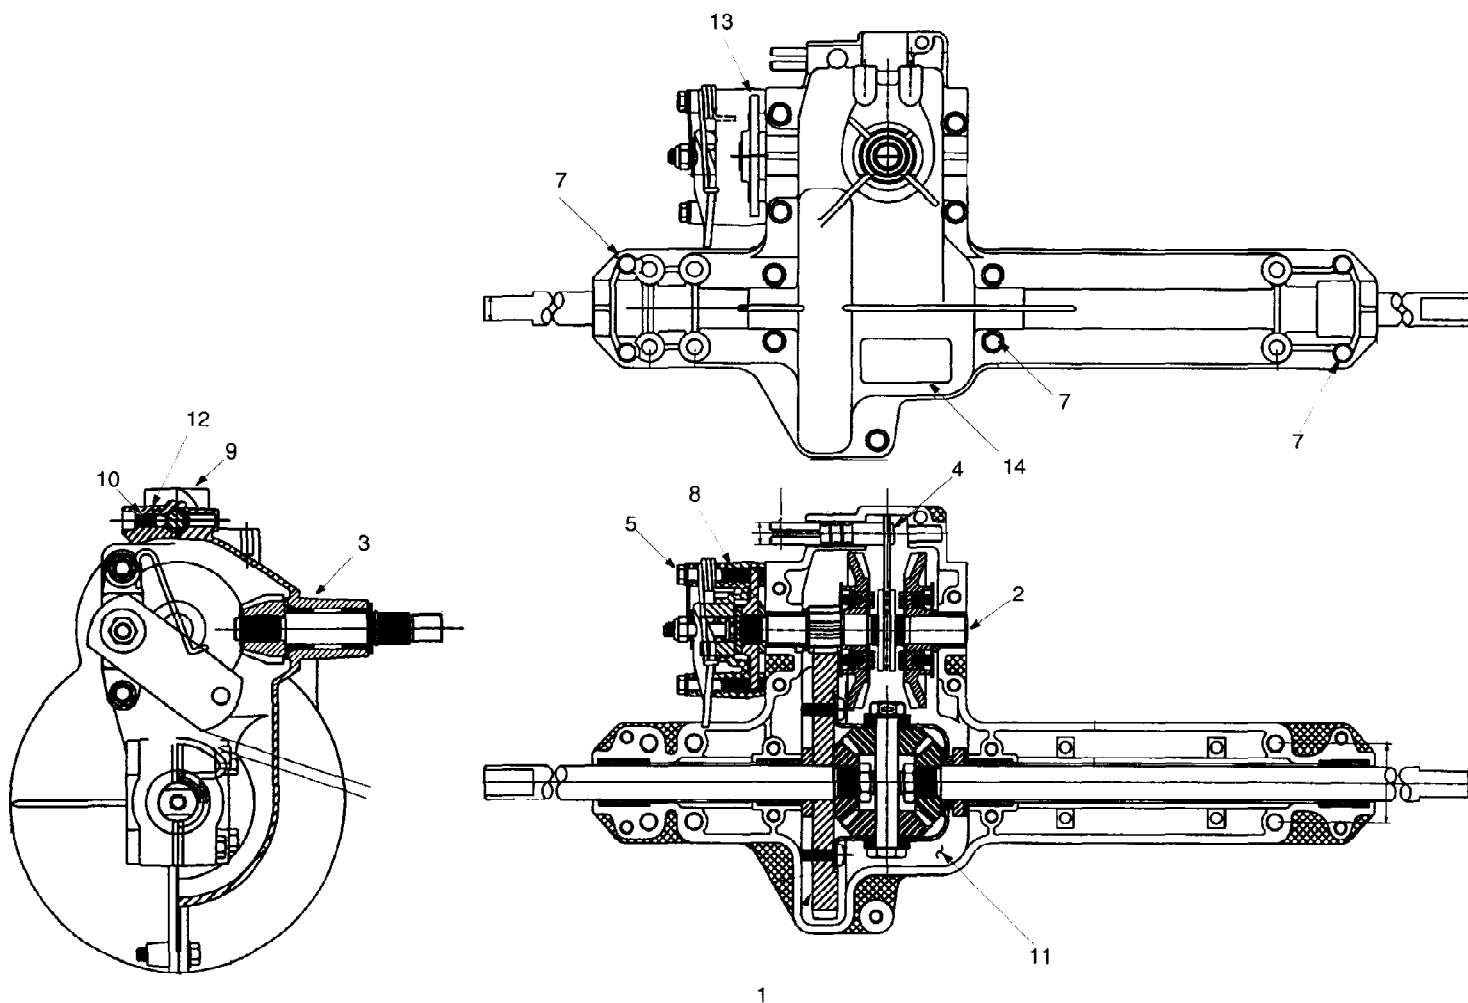

13A-325-190 Yard Bug (1999)
Operation Control

Ref #	Part Number	Qty	S/P/F	Description
53	736-0300	1	S	Flat Washer .406 I.D. x .875 O.D.
54	726-0100	1	S	Push Cap

13A-325-190 Yard Bug (1999)
Single Speed Transmission (P/N 618-0251A)