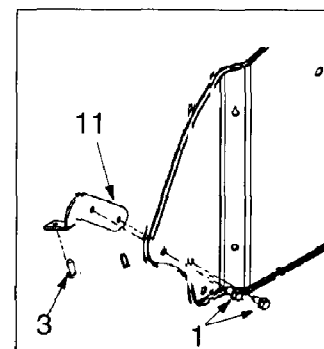

13A-325-190 Yard Bug (1999)
Hood And Seat Assembly

Page 10 of 33

Ref #	Part Number	Qty	S/P/F	Description
1	710-0599	1	/P	Hex Hd. TT Screw 1/4-20 x 0.5
2	710-0870	1	/P	Hex Washer Hd. TT Screw 3/8-16 x 0.62
3	710-1017	1	/P	Torx Head AB screw 1/4-14 x 0.625
4	720-0238	1		Rod End Grip
?5	720-3026	1		Edge Trim
6	731-0511	1	/P	Trim Strip
7	731-1691	1	S	Grass Bag Lens
8	783-0410	1	S	Bracket Reinforcement: Hood
9	783-0445	1		Hood
10	783-0446	1	S	Plate: Hood
11	783-0447	1		Hood Bracket
12	783-0448	1	S	Hood Bracket: Reinforcement
13	783-0449	1	S	Hinge Bracket: Rear
14	783-0451A	1	S	Pivot Plate: Rear Hood
15	783-0545	1		Hood Screen
16	783-0562	1	S	Hinge Bracket: Front
17	757-0378	1	S	Seat