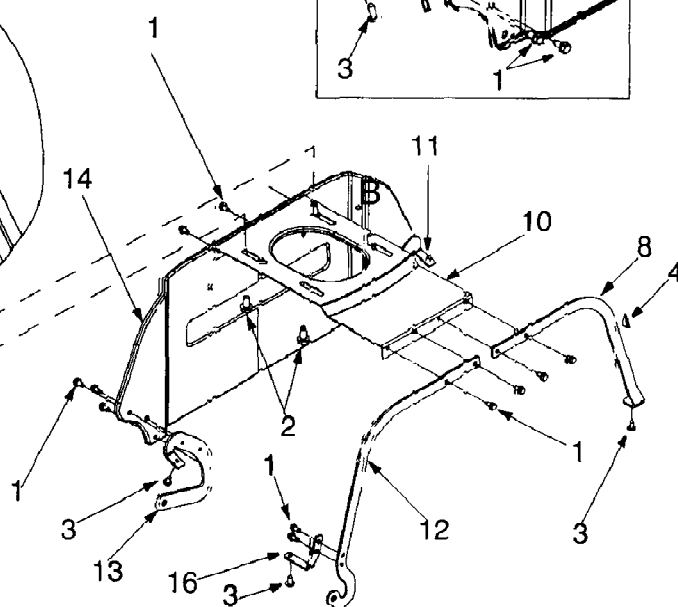

13A-325-190 Yard Bug (1999)
Hood And Seat Assembly

Page 10 of 33

Ref #	Part Number	Qty	S/P/F	Description
1	710-0599	1	/P	Hex Hd. TT Screw 1/4-20 x 0.5
2	710-0870	1	/P	Hex Washer Hd. TT Screw 3/8-16 x 0.62
3	710-1017	1	/P	Torx Head AB screw 1/4-14 x 0.625
4	720-0238	1		Rod End Grip
?5	720-3026	1		Edge Trim
6	731-0511	1	/P	Trim Strip
7	731-1691	1	S	Grass Bag Lens
8	783-0410	1	S	Bracket Reinforcement: Hood
9	783-0445	1		Hood
10	783-0446	1	S	Plate: Hood
11	783-0447	1		Hood Bracket
12	783-0448	1	S	Hood Bracket: Reinforcement
13	783-0449	1	S	Hinge Bracket: Rear
14	783-0451A	1	S	Pivot Plate: Rear Hood
15	783-0545	1		Hood Screen
16	783-0562	1	S	Hinge Bracket: Front
17	757-0378	1	S	Seat