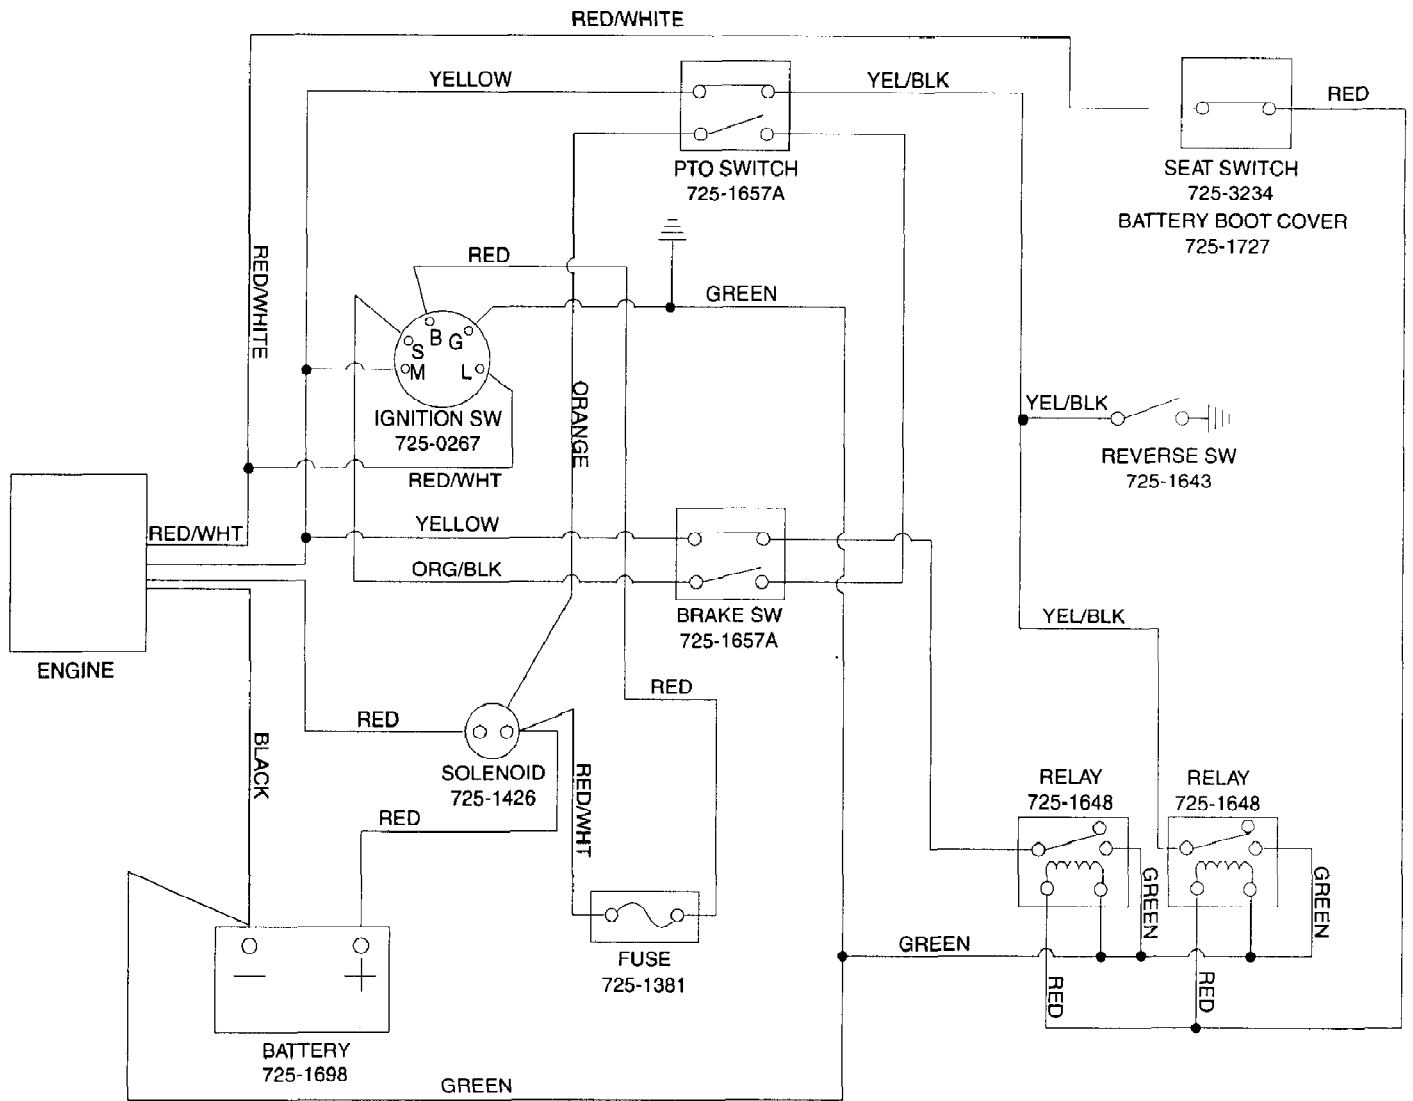

13A-325-190 Yard Bug (1999)
Wheel Assembly

Page 31 of 33

Ref #	Part Number	Qty	S/P/F	Description
?1	737-0288	1		Grease Fitting (Not Shown)
2	736-0285	1	/P	Flat Washer .635 x 1.589 x .060
3	736-0242	1	/P	Bell Washer .345 I.D. x .88 O.D. x .06
4	714-0115	1	S	Hairpin Clip
5	710-0627	1	/P	Hex Screw 5/16-24 x .75
6	634-0139	1		Rear Wheel 16.0 x 6.5 x 8.0
7	634-0169	1	S	Front Wheel 11.0 x 4.0 x 4.0
8	736-0366	1	/P	Flat Washer 5/8 I.D. x 1.0 O.D. Code: N Notates a new part (not previously existing).