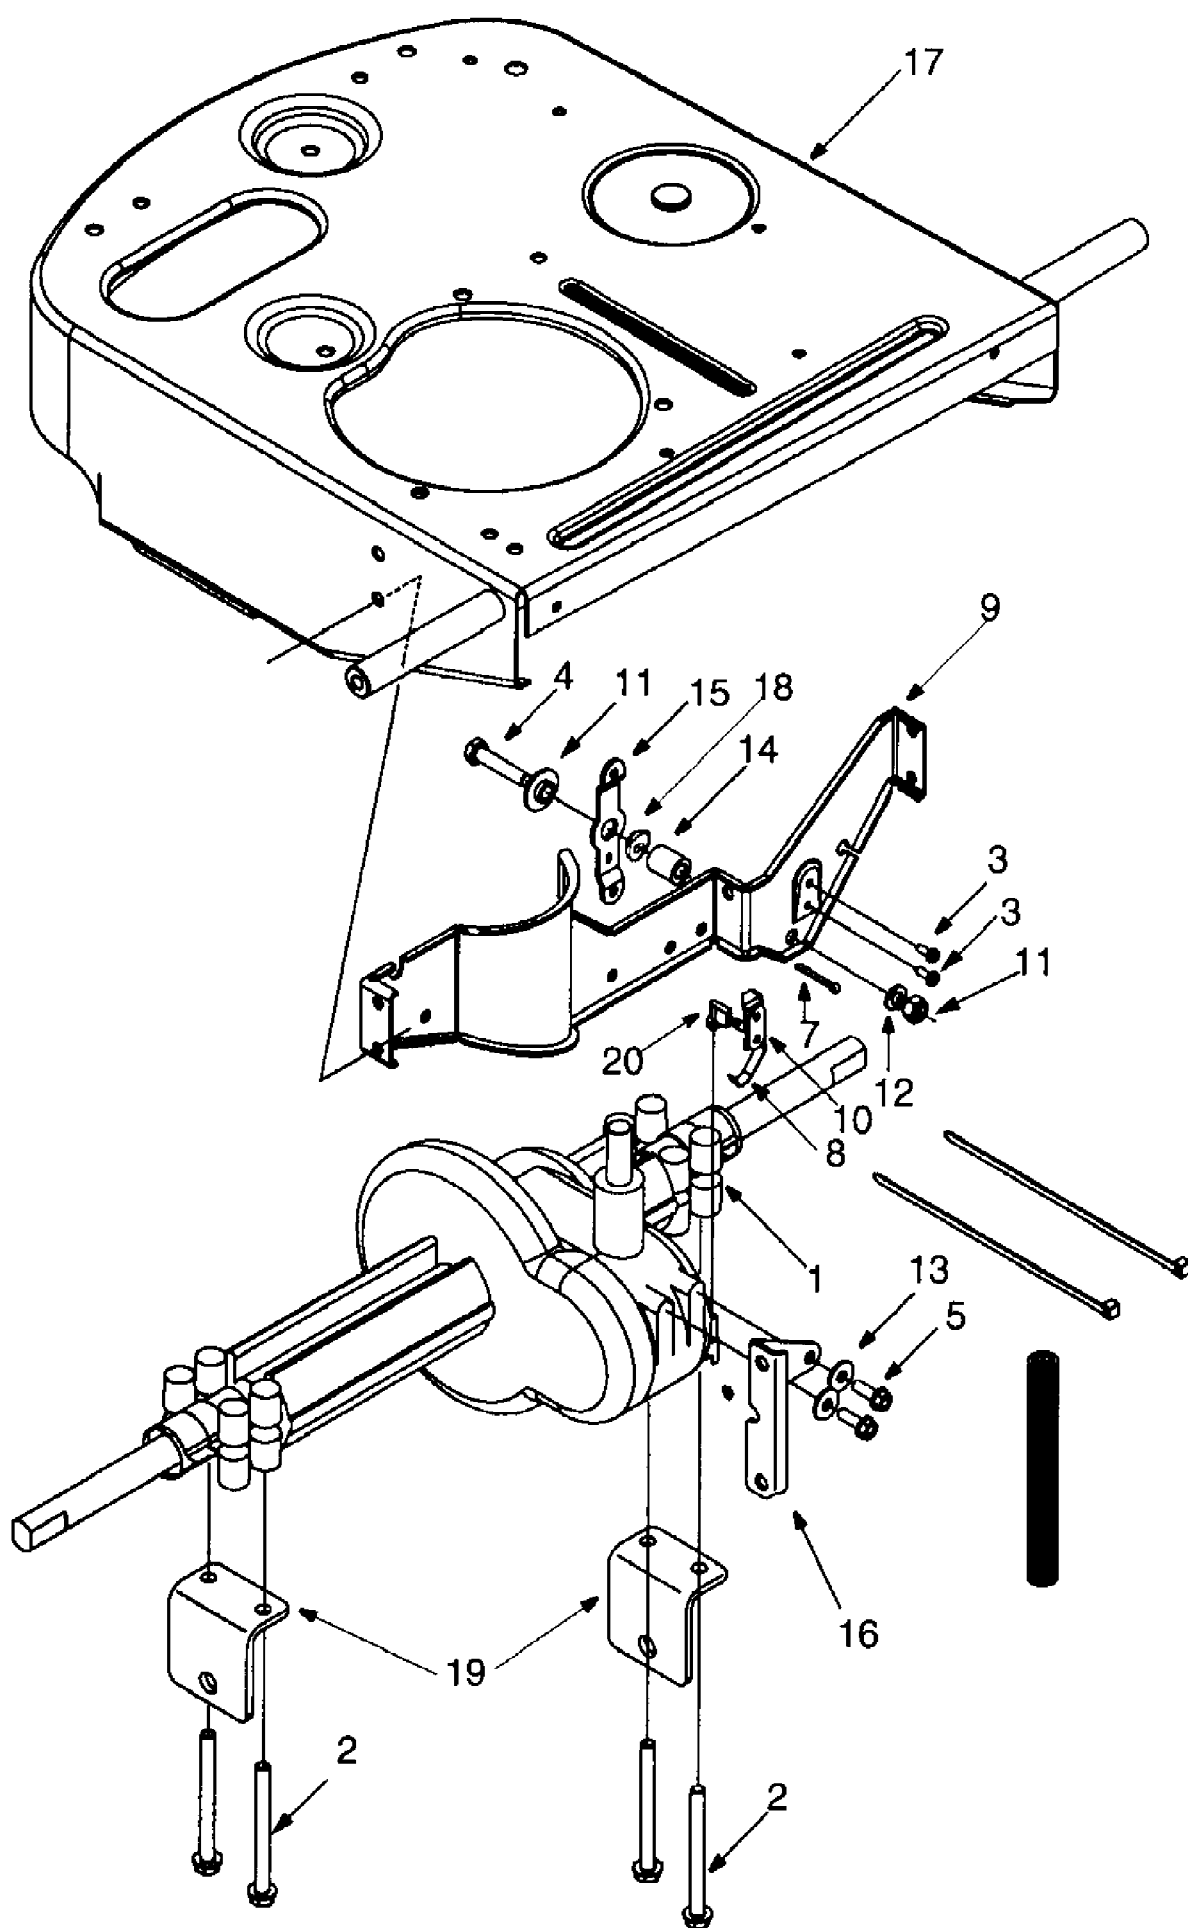

13A-325-190 Yard Bug (1999)
Steering Wheel

Ref #	Part Number	Qty	S/P/F	Description
1	731-1869	1		Steering Wheel
2	731-1904	1	/P	Steering Wheel Cap