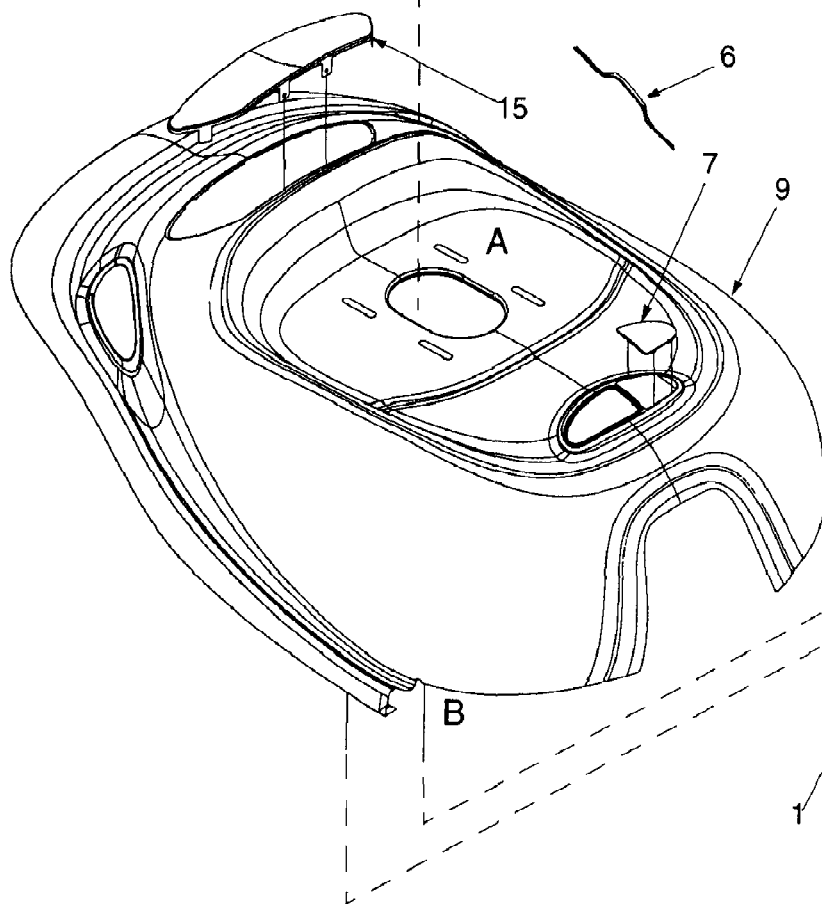

13A-325-190 Yard Bug (1999)
Hood And Seat Assembly

Page 10 of 33

Ref #	Part Number	Qty	S/P/F	Description
1	710-0599	1	/P	Hex Hd. TT Screw 1/4-20 x 0.5
2	710-0870	1	/P	Hex Washer Hd. TT Screw 3/8-16 x 0.62
3	710-1017	1	/P	Torx Head AB screw 1/4-14 x 0.625
4	720-0238	1		Rod End Grip
?5	720-3026	1		Edge Trim
6	731-0511	1	/P	Trim Strip
7	731-1691	1	S	Grass Bag Lens
8	783-0410	1	S	Bracket Reinforcement: Hood
9	783-0445	1		Hood
10	783-0446	1	S	Plate: Hood
11	783-0447	1		Hood Bracket
12	783-0448	1	S	Hood Bracket: Reinforcement
13	783-0449	1	S	Hinge Bracket: Rear
14	783-0451A	1	S	Pivot Plate: Rear Hood
15	783-0545	1		Hood Screen
16	783-0562	1	S	Hinge Bracket: Front
17	757-0378	1	S	Seat