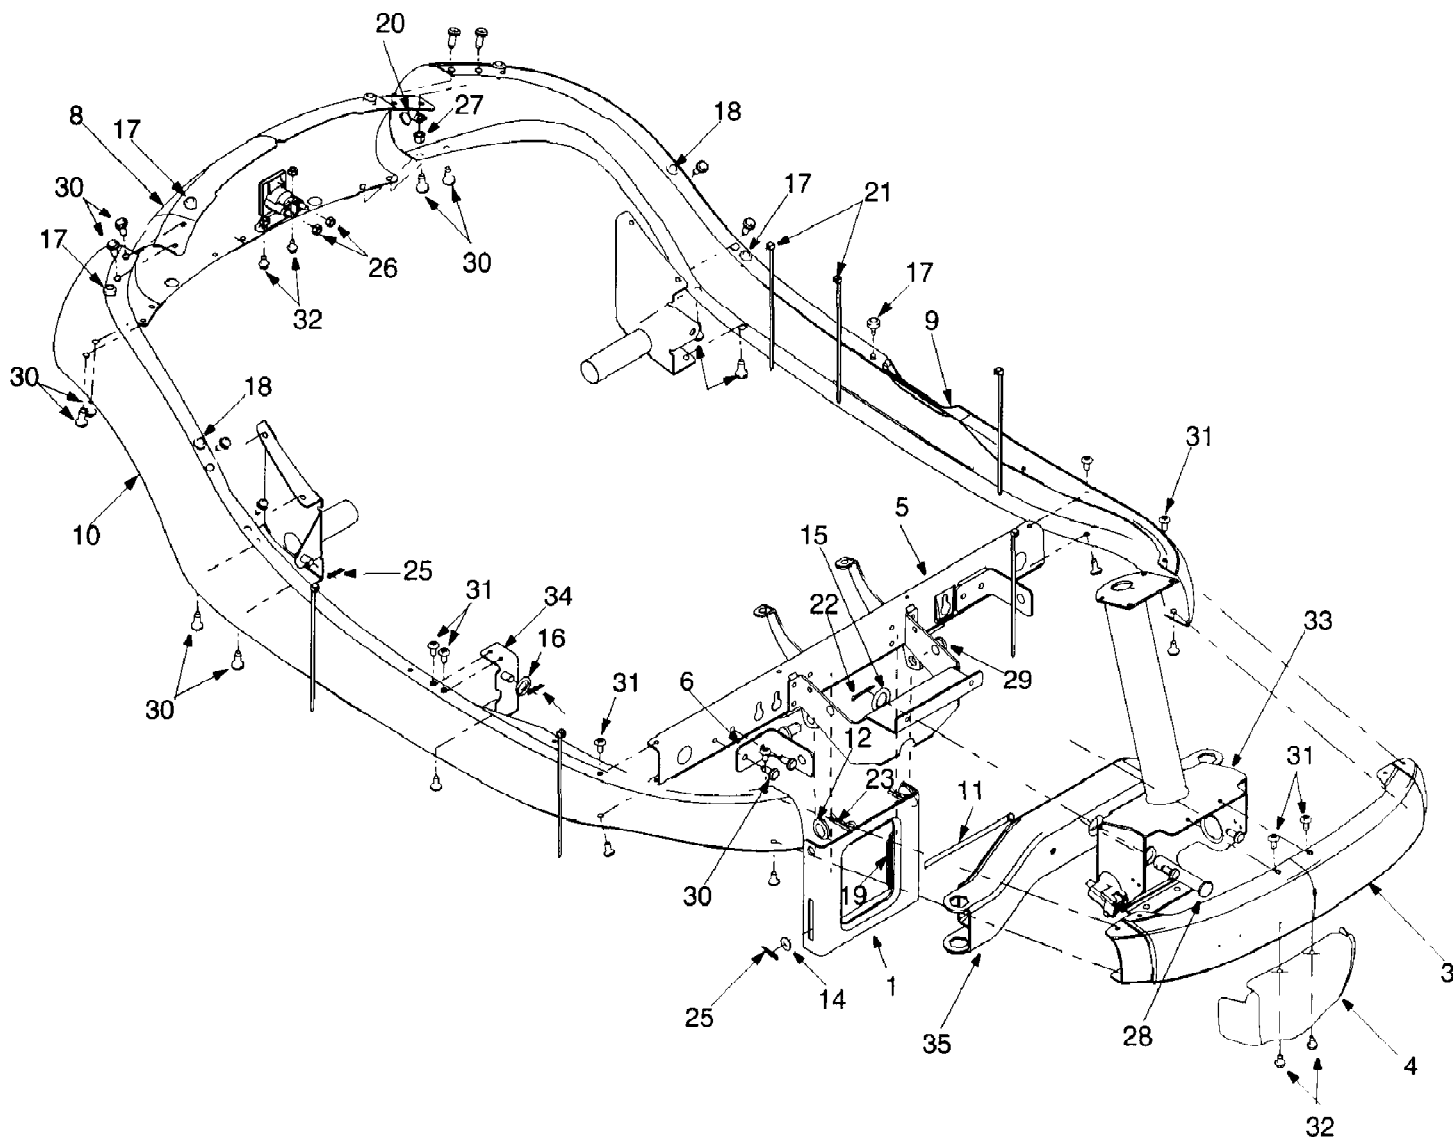

13A-325-190 Yard Bug (1999)
Steering Wheel

Ref #	Part Number	Qty	S/P/F	Description
1	731-1869	1		Steering Wheel
2	731-1904	1	/P	Steering Wheel Cap

13A-325-190 Yard Bug (1999)
Transaxle Assembly

Page 25 of 33

Ref #	Part Number	Qty	S/P/F	Description
1	629-0865	1		Harness Assembly Adapter
2	710-1208	1	/P	Hex TT Screw 5/16-18 x 3.50
3	710-0227	1	/P	Hex Washer Head Self-Tap. Screw
4	710-0805	1	/P	Hex Screw 5/16-18 x 1.5 Gr. 5
5	710-0642	1	/P	Thd. Forming Scr. 1/4-20 x .75
?6	712-3010	1	S	Hex Nut 5/16-18
7	714-0115	1	S	Cotter Pin
8	726-0320	1	S	Insulator Nut Plate
9	783-0809	1	S	Transaxle Support Bracket Code: N Notates a new part (not previously existing).
10	725-1713A	1	S	Spring Switch
11	736-0289	1	S	Shoulder Bushing
12	736-0119	1	S	Lock Washer 5/16
13	736-0173	1	/P	Flat Washer .28 I.D. x .74 O.D. x .083
14	750-1064	1	S	Spacer
15	783-0433A	1	/P	Shift Lever
16	783-0591	1	S	Transaxle Bracket
17	683-0149A	1	S	Frame Assembly
18	736-3013	1	S	Flat Washer
19	783-0437	1		Rear Axle Bracket
20	729-0268	1		Insulation Connector