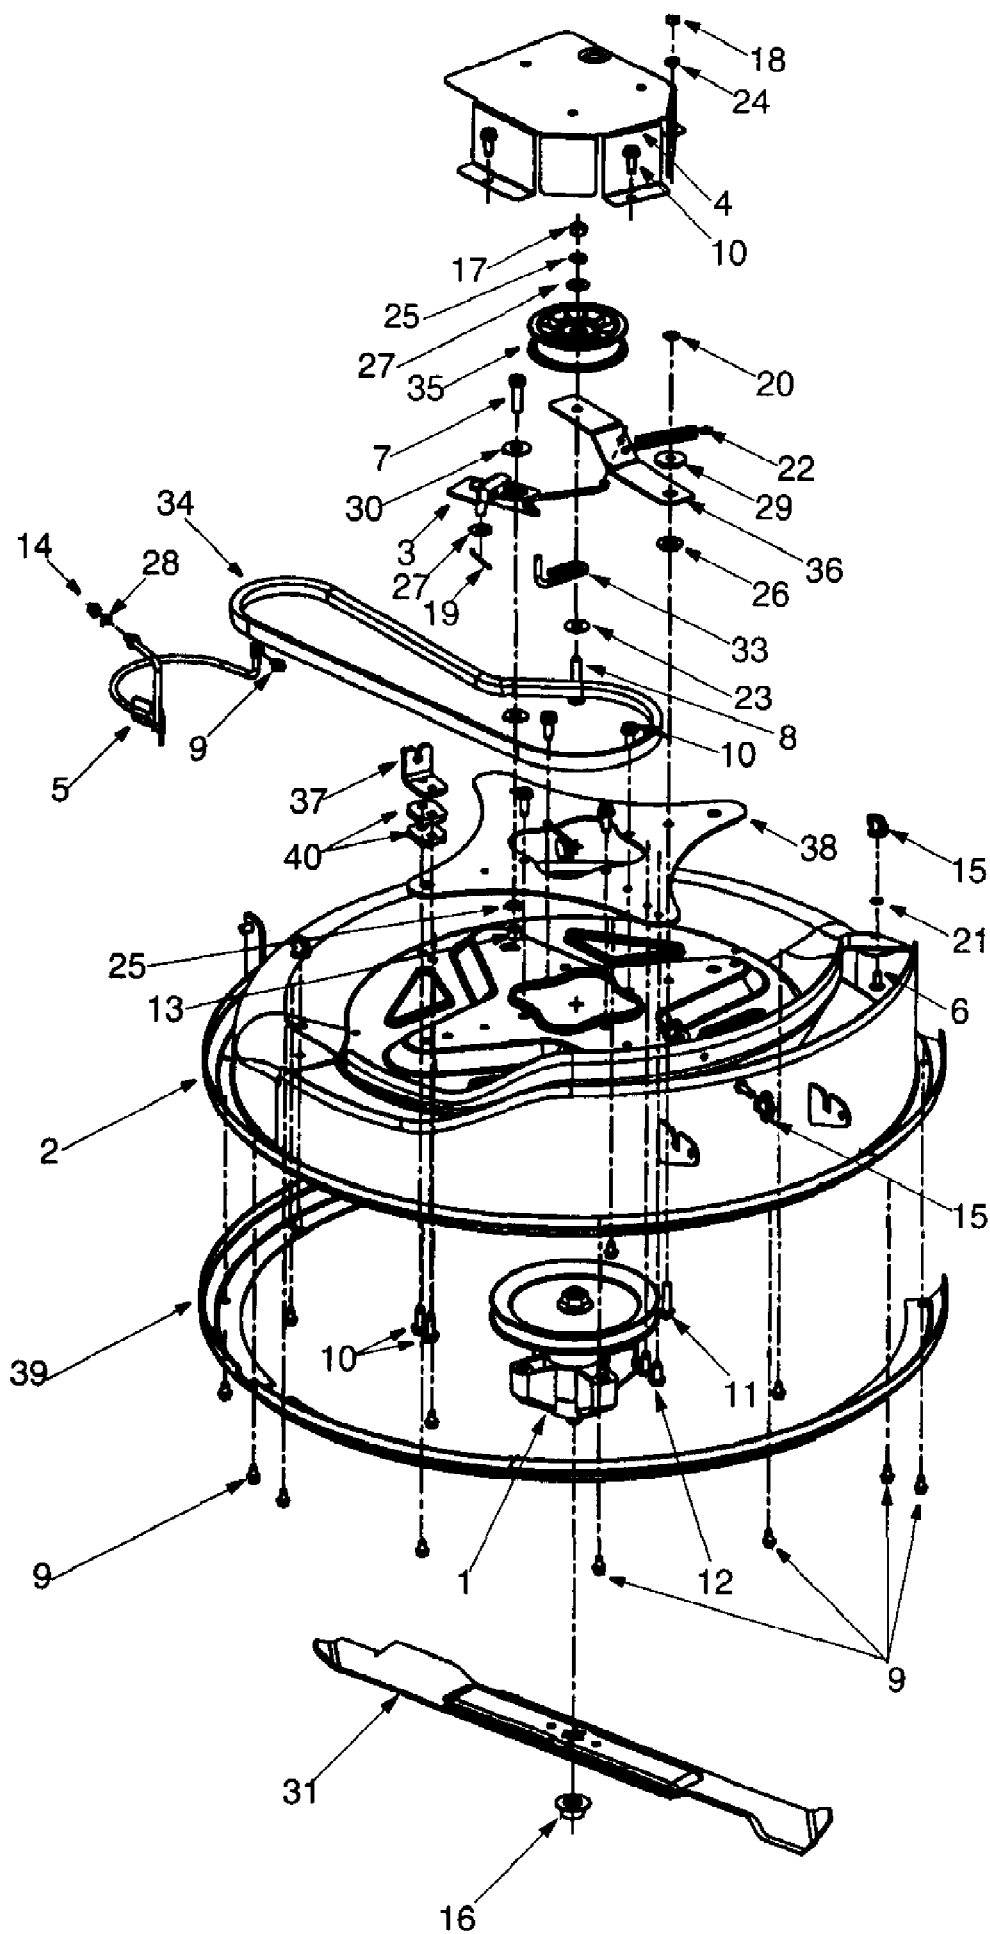

13A-325-190 Yard Bug (1999)
Mowing Deck

Page 14 of 33

Ref #	Part Number	Qty	S/P/F	Description
1	618-0250	1	S	Spindle Assembly
2	683-0150C	1	S	Deck Assembly Code: N Notates a new part (not previously existing).
3	683-0159	1	S	Brake Bracket Assembly
4	683-0173	1		Deck Belt Cover
5	747-1172	1	S	Belt Keeper Code: N Notates a new part (not previously existing).
6	710-0134	1	/P	Carriage Screw 1/4-20 x .62
7	710-0191	1	/P	Hex Bolt 3/8-24 x 1.25 Grade 8
8	710-0347	1	/P	Hex Screw 3/8-16 x 1.75 Gr. 5
9	710-0599	1	/P	Self-Tapping Washer Head Hex Screw 1/4-20 x .5
10	710-0650	1	/P	Hex Washer Self-Tapping Screw 5/16-18 x .75
11	710-0672	1	/P	Hex Cap Scr. 5/16-24 x 1.25 (Gr. 5)
12	710-1611	1	S	Torx Head Screw 5/16-18 x .75
13	712-0241	1	/P	Hex Nut 3/8-24
14	712-0287	1	S	Hex Nut 1/4-20
15	712-0397	1	S	Wing Nut With Bell Washer
16	712-0417A	1	/P	Flange Nut 5/8-18
17	712-3017	1	S	Hex Nut 3/8-16
18	712-3057	1	S	Hex Nut 5/16-24
19	714-0470	1	S	Cotter Pin
20	726-0201	1		Speed Nut
21	726-0233	1	/P	Push Nut
22	732-0429A	1	S	Extension Spring
23	736-0101	1	S	Flat Washer 3/8 x 1.00 x .030
24	736-0119	1	S	Lock Washer 5/16
25	736-0169	1	S	Lock Washer 3/8
26	736-0289	1	S	Bushing
27	736-0300	1	S	Flat Washer .406 x .875 x .059
28	736-0329	1	S	Lock Washer
29	736-0343	1	/P	Flat Washer .330 x 1.25 x .120
30	738-0968	1	S	Spacer
31	742-0651	1	S	Three-in-one Blade
?32	747-0957	1		Link Rod
33	747-0972	1		Belt Keeper
34	754-0754	1	S	V Belt
35	756-0627	1	S	Flat Idler Pulley
36	783-0463	1	S	Idler Bracket
37	783-0529	1	S	Cable Bracket
38	783-0569A	1	S	Deck Plate
39	783-0781	1	S	Deck Skirt Code: N Notates a new part (not previously existing).
40	783-0594	1	S	Deck Cable Bracket